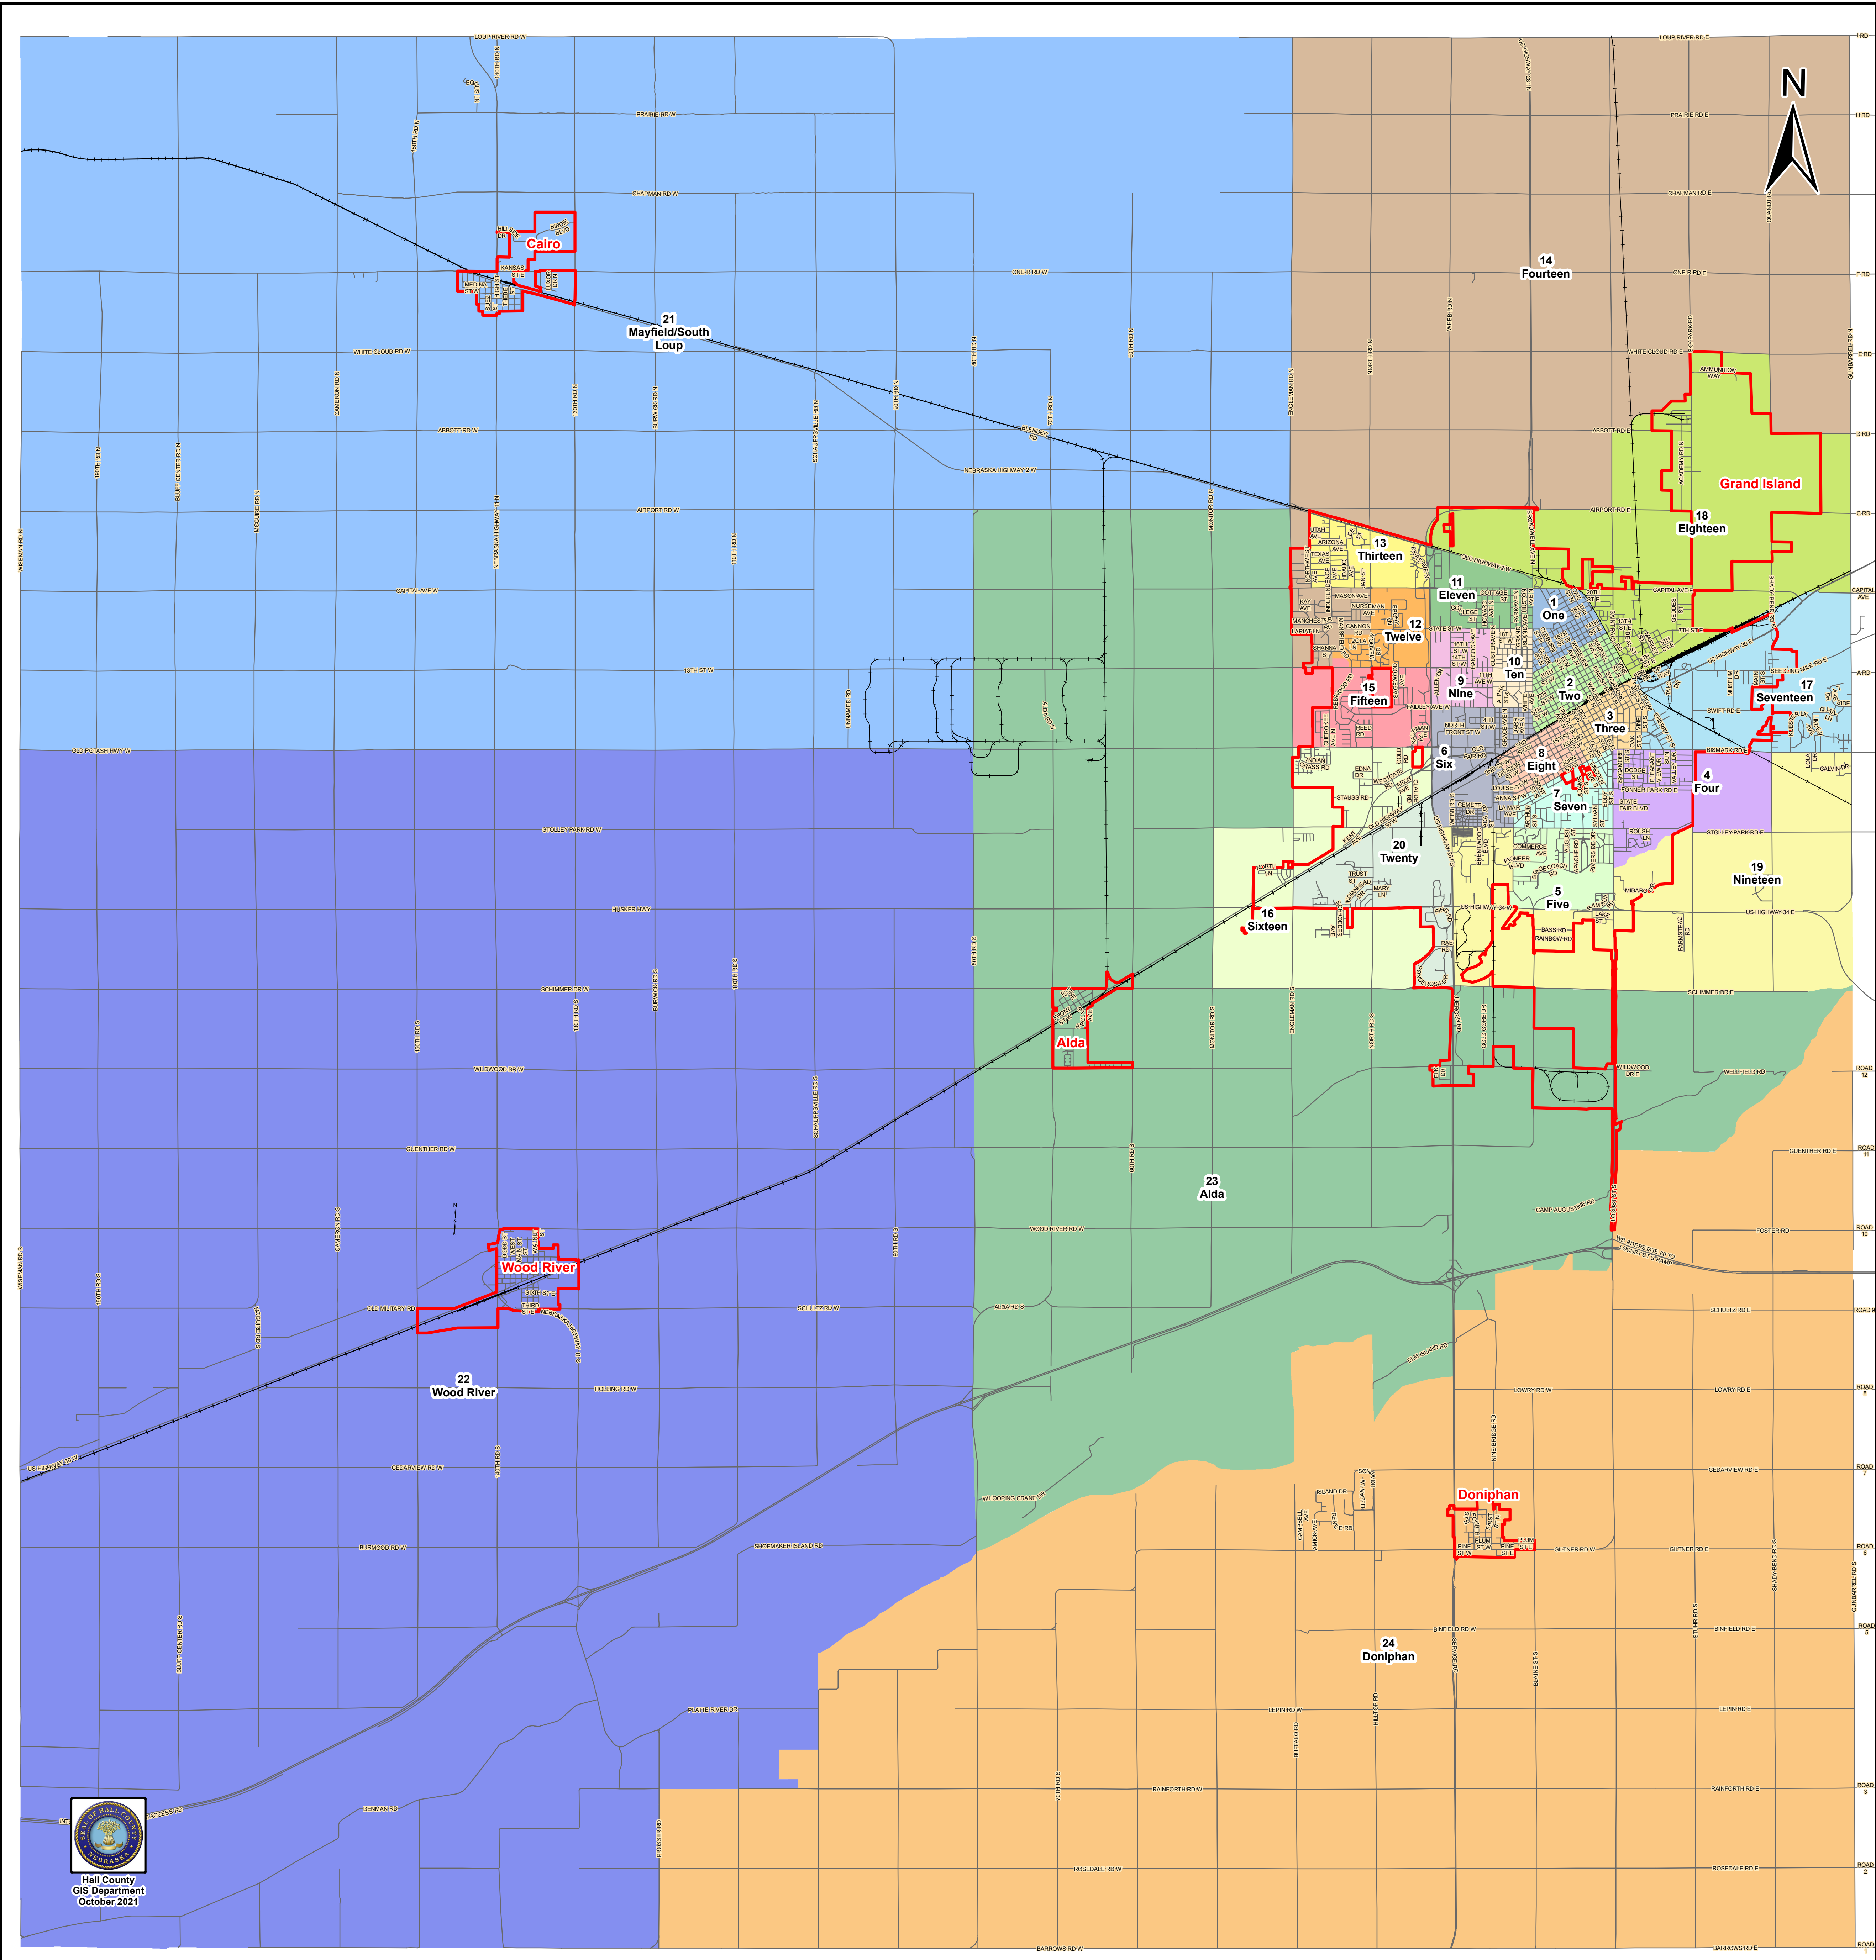

Hall County, Nebraska Voting Precincts

Hall County
GIS Department
October 2021